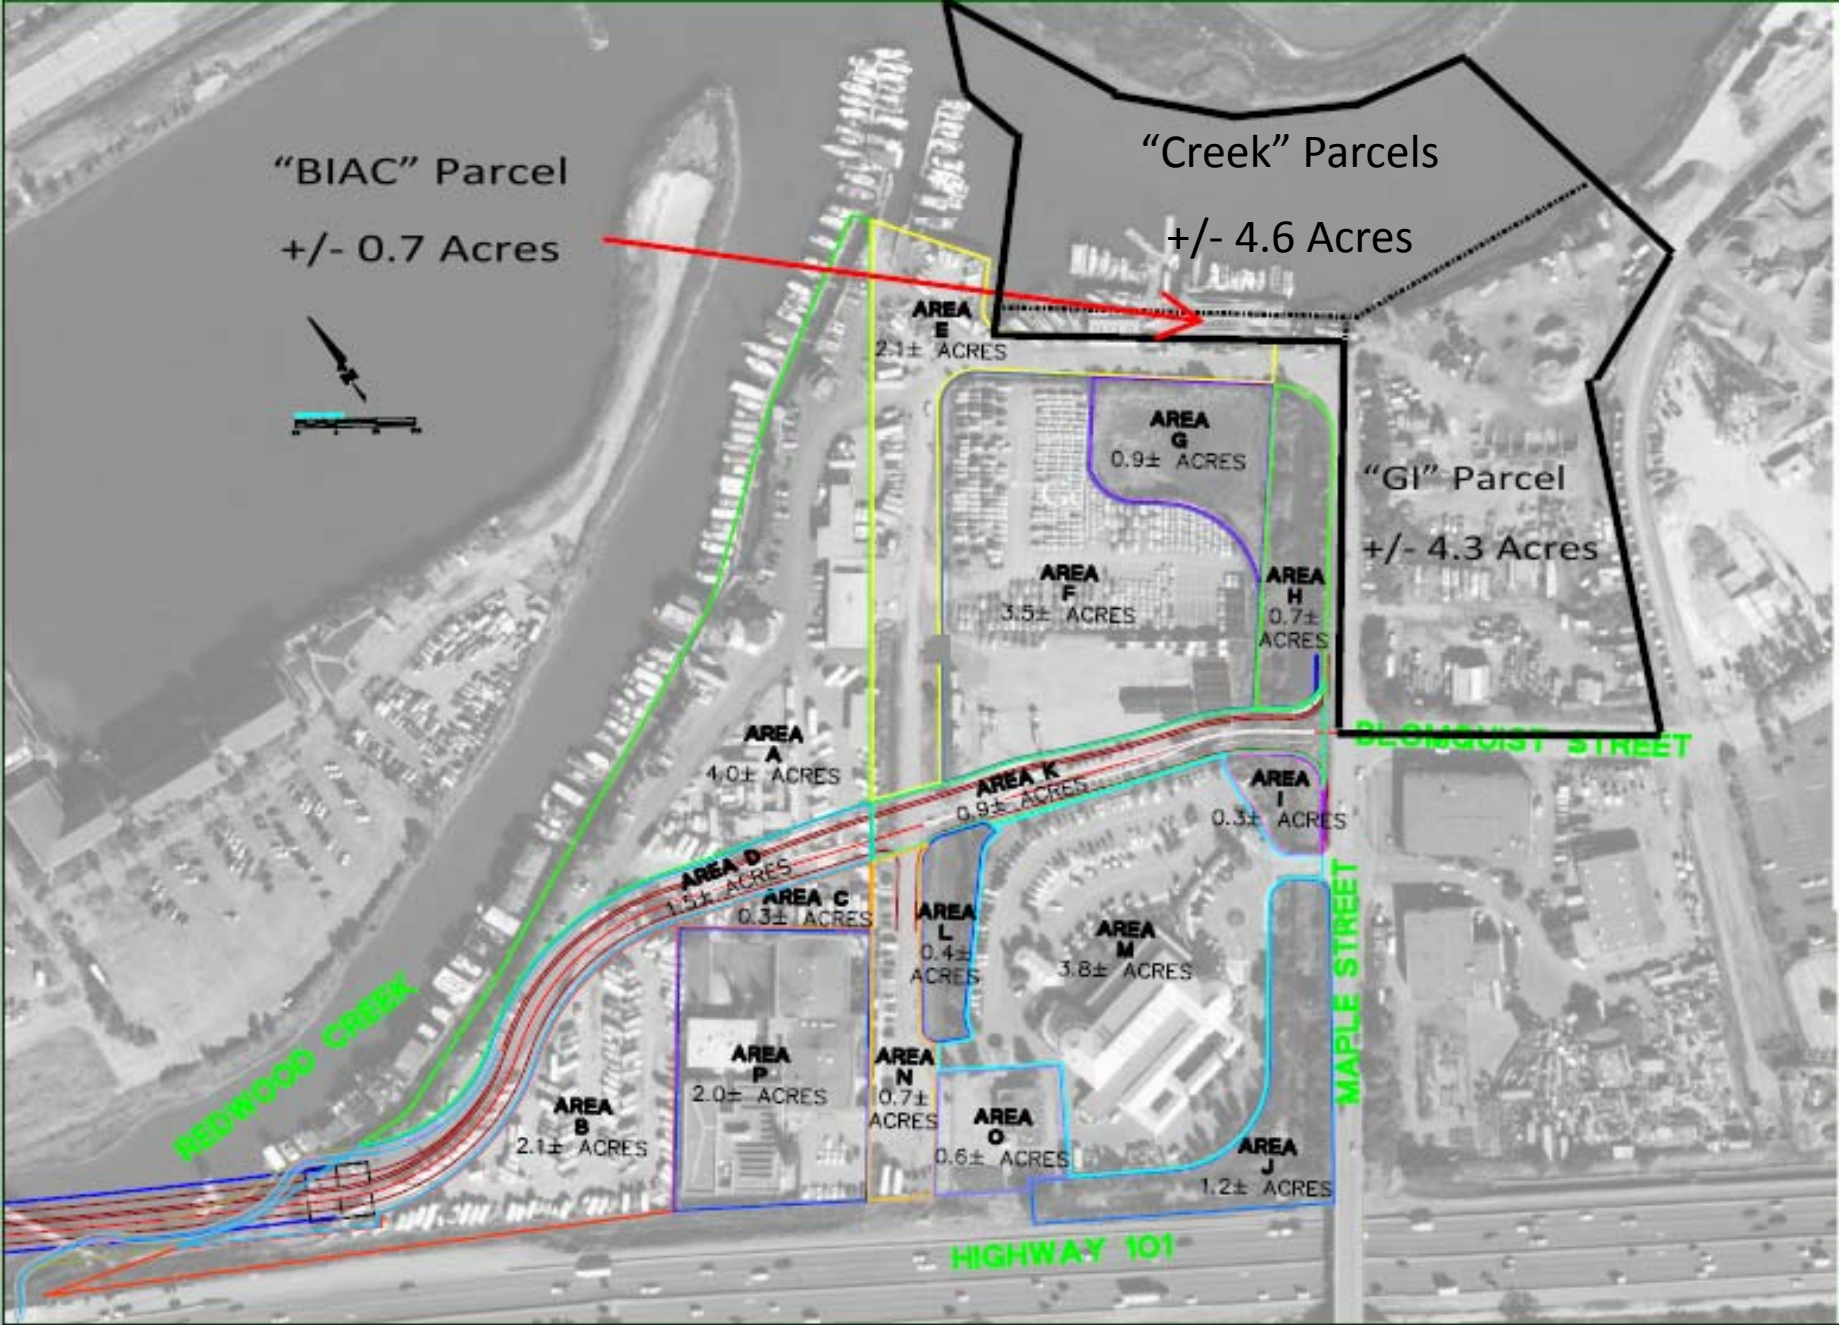

City Council Meeting

April 27, 2009

Agenda item #7B

1402-1450 Maple Street
Redwood City, CA 94063

"BIAC" Parcel
+/- 0.7 Acres

"Creek" Parcels
+/- 4.6 Acres

"GI" Parcel
+/- 4.3 Acres

NO.	DATE	DESCRIPTION
1		
2		
3		
4		
5		
6		
7		
8		
9		
10		
11		
12		
13		
14		
15		
16		
17		
18		
19		
20		

1402-1450 Maple Street

1402-1450 Maple Street