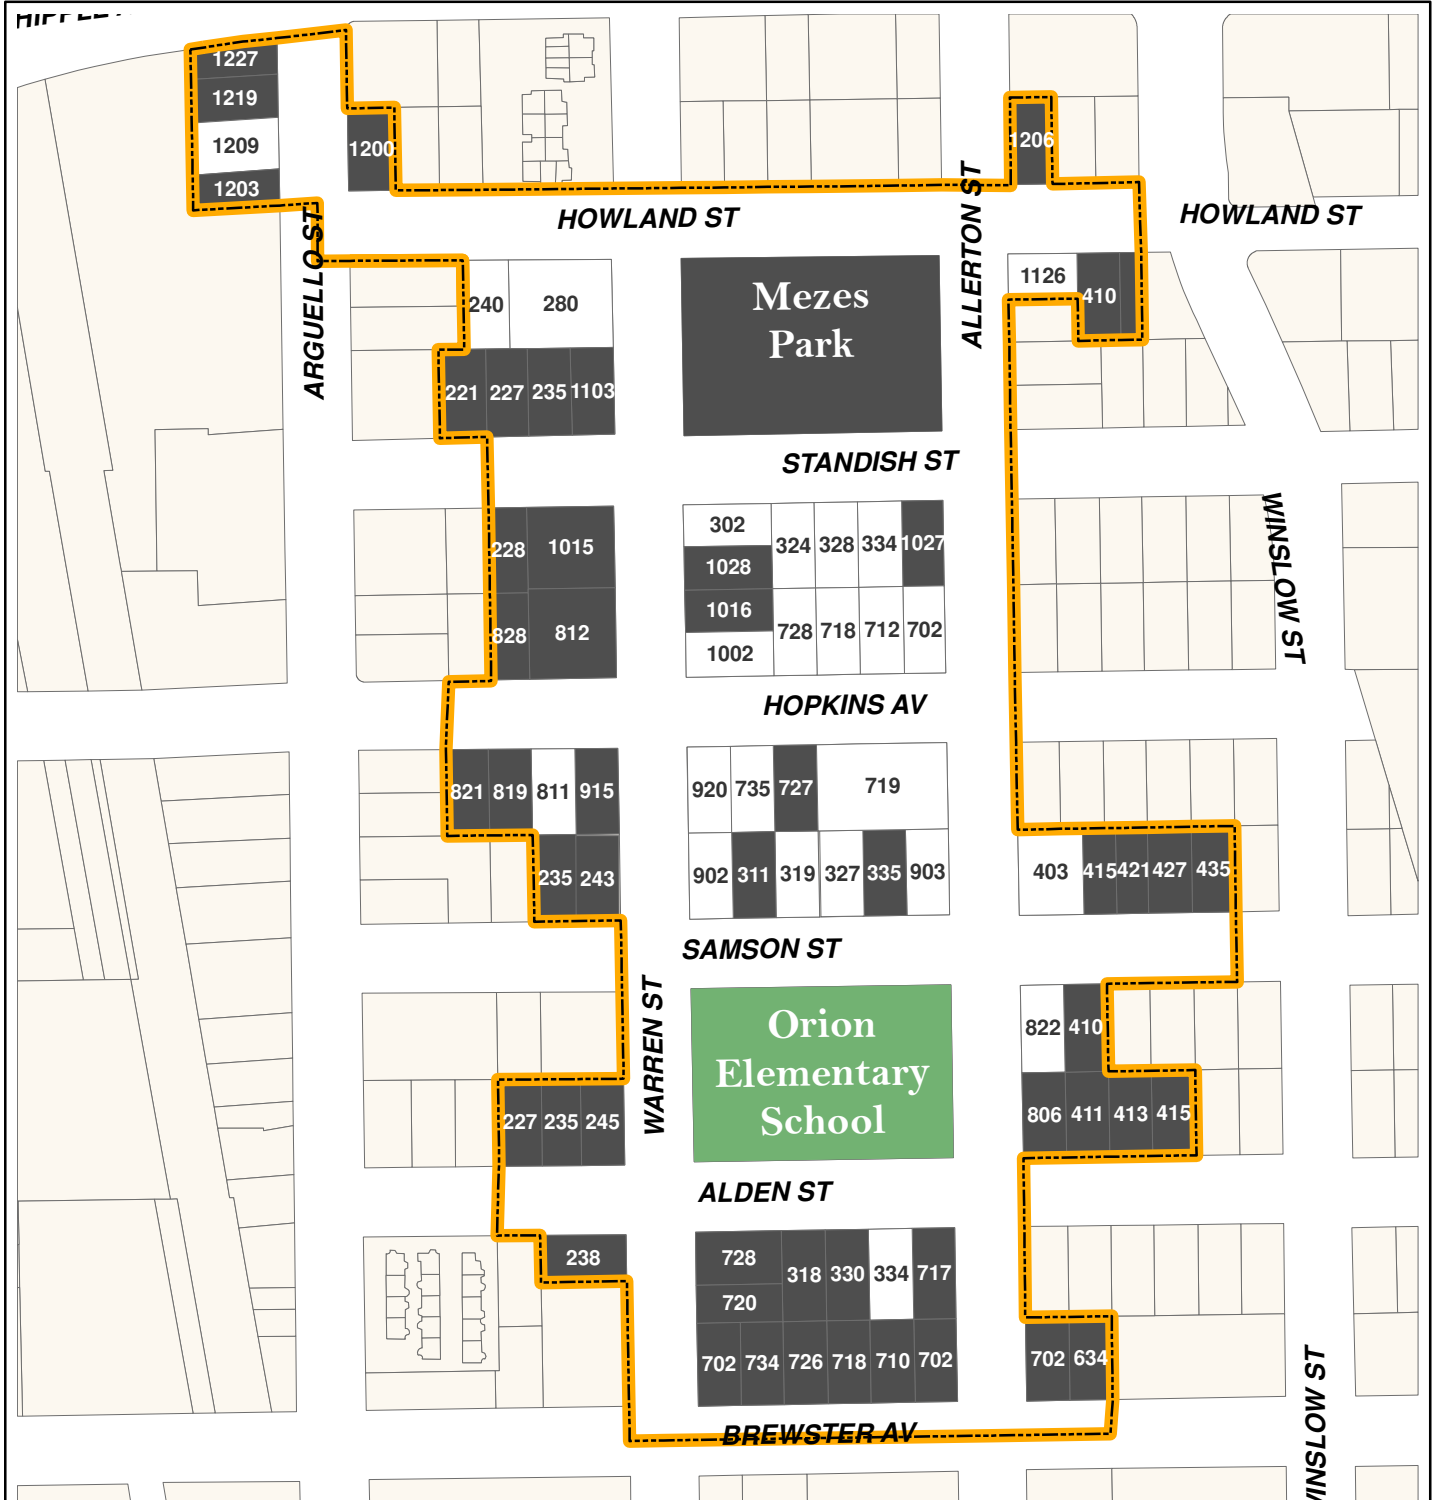

Mezesville / Centennial Historic District Proposal

Historical District

Historic Boundary

Parcels in or near the District

- Contributing Property (has historic significance)
- Non Contributing Property (has no historic significance)
- hist_boundary_revC

Compiled by Doug Schenk - Redwood City Planning Dept