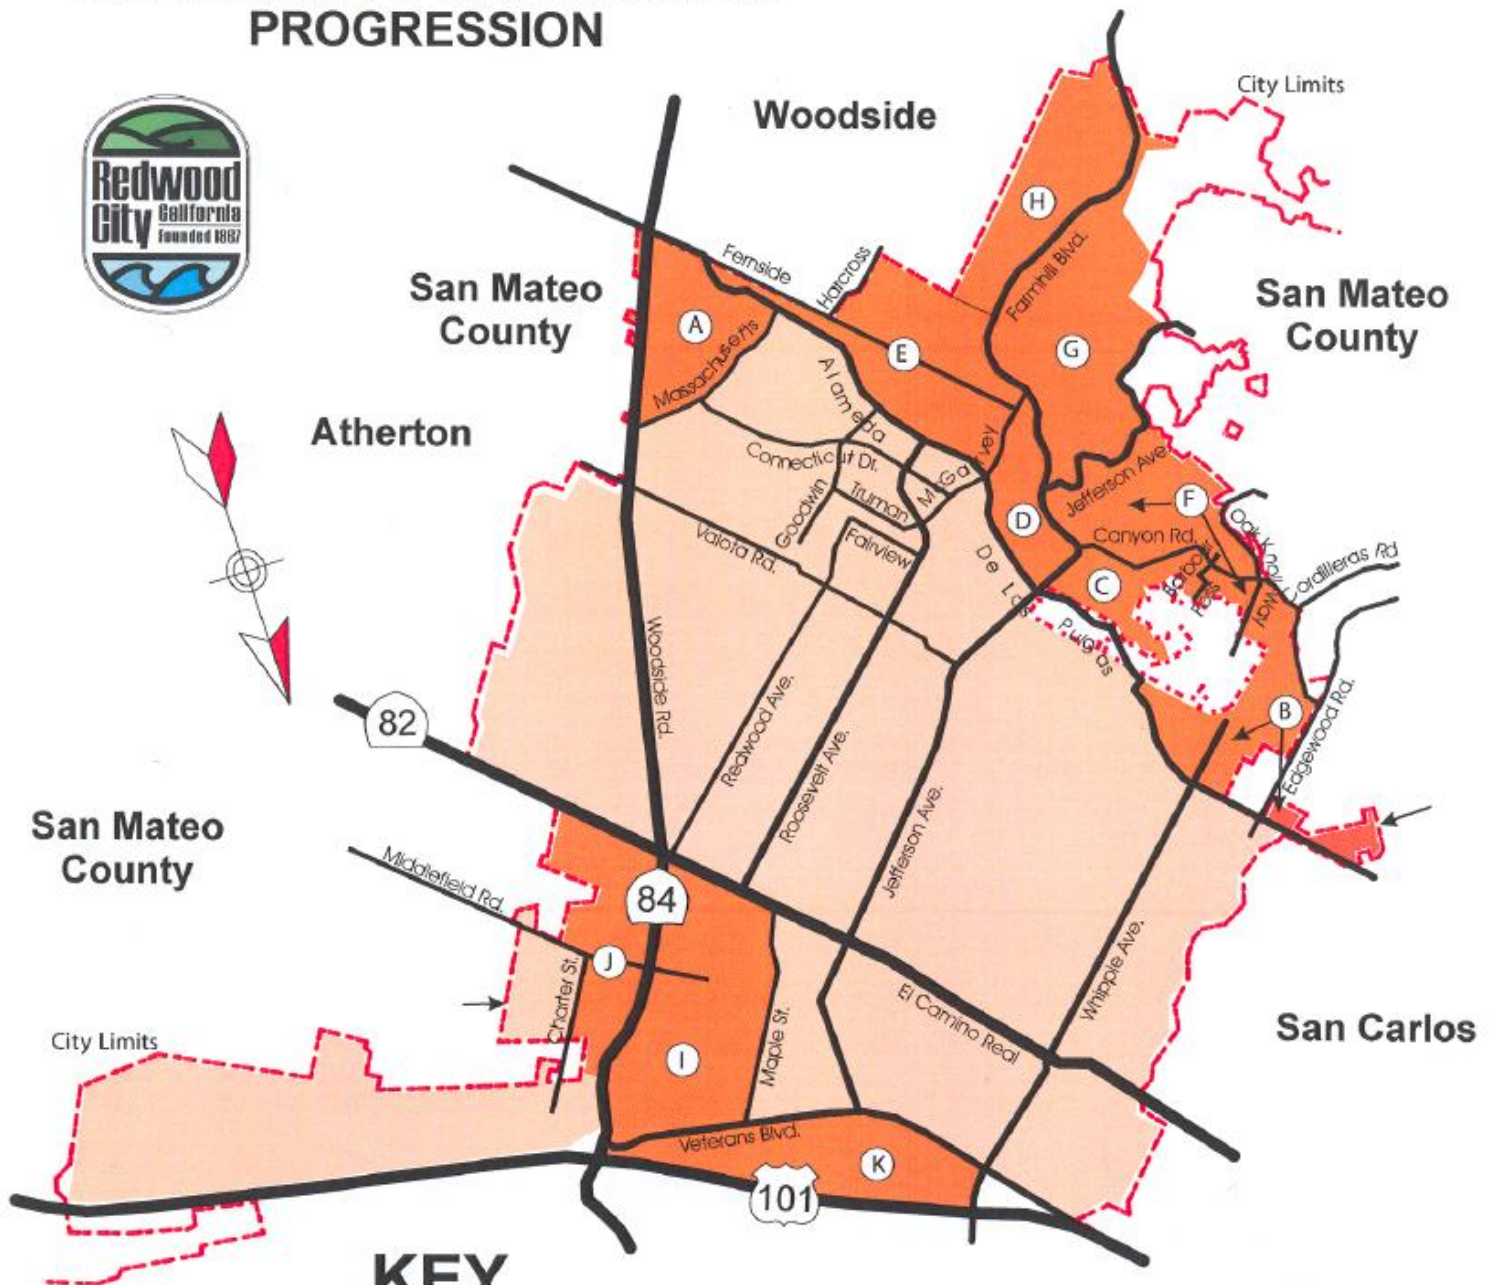

REDWOOD CITY TREE PRESERVATION AND SIDEWALK REPAIR PROGRAM PROGRESSION

KEY

- Areas Completed**
From 1983 to 2005
- Future Project Areas**
In alphabetical order

Note:
Redwood Shores to be
scheduled after
Area K.