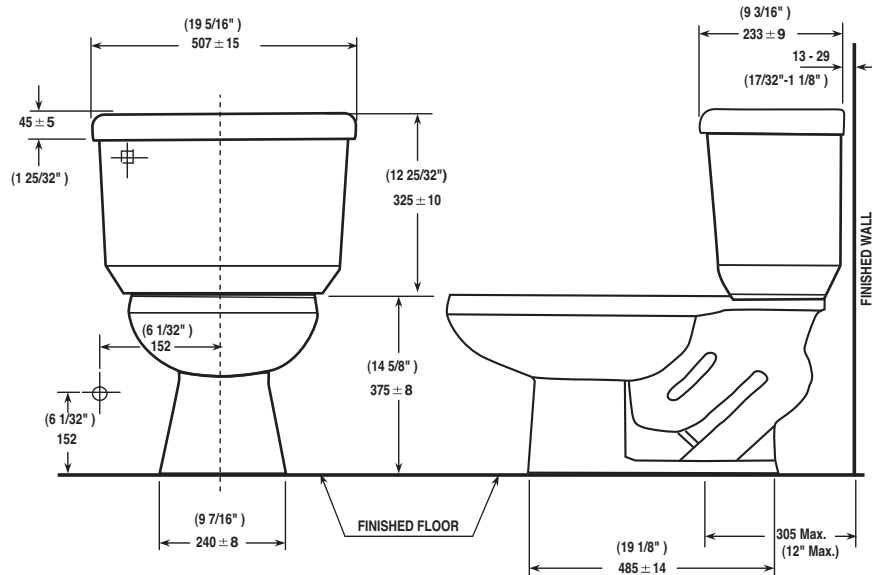

### PHYSICAL PROPERTIES

Model: 432PF-1

Water Surface: 9<sup>7</sup>/<sub>16</sub>" x 7" (240mm x 272mm)

Water Seal: 3<sup>3</sup>/<sub>16</sub>" (90mm)

Trapway Ball Pass: 2" (51mm)

Trapway Diameter: 2<sup>1</sup>/<sub>2</sub>" (64mm)

Water Consumption per Flush:  
1.0gpf/4 litres

Shipping Weight: 52.9 lbs (24kg) bowl  
32.1 lbs (14.6kg) tank

Shipping Cube: 4.39 ft<sup>3</sup> (0.12m<sup>3</sup>) bowl  
1.89 ft<sup>3</sup> (0.05m<sup>3</sup>) tank

Minimum Rough-in: 11" (280mm)

Tank - T4ULF-PF-1 - W, B or C

Bowl - B432PF - W, B or C

Dimensions in inches and millimeters

Dimensions are subject to a variance of +/- 5%

Western Pottery, L.L.C.  
Toll Free: 877-WPWORKS  
email: [info@wpindustries.com](mailto:info@wpindustries.com) / website: [www.wpindustries.com](http://www.wpindustries.com)