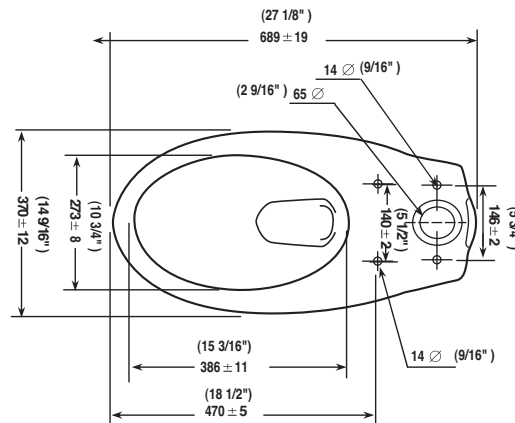

### PHYSICAL PROPERTIES

Model: 432PF-1

Water Surface: 9<sup>7</sup>/<sub>16</sub>" x 7" (240mm x 272mm)

Water Seal: 3<sup>3</sup>/<sub>16</sub>" (90mm)

Trapway Ball Pass: 2" (51mm)

Trapway Diameter: 2<sup>1</sup>/<sub>2</sub>" (64mm)

Water Consumption per Flush:  
1.0gpf/4 litres

Shipping Weight: 52.9 lbs (24kg) bowl  
32.1 lbs (14.6kg) tank

Shipping Cube: 4.39 ft<sup>3</sup> (0.12m<sup>3</sup>) bowl  
1.89 ft<sup>3</sup> (0.05m<sup>3</sup>) tank

Minimum Rough-in: 11" (280mm)

Tank - T4ULF-PF-1 - W, B or C

Bowl - B432PF - W, B or C

Dimensions in inches and millimeters

Dimensions are subject to a variance of +/- 5%

Western Pottery, L.L.C.  
Toll Free: 877-WPWORKS  
email: [info@wpindustries.com](mailto:info@wpindustries.com) / website: [www.wpindustries.com](http://www.wpindustries.com)