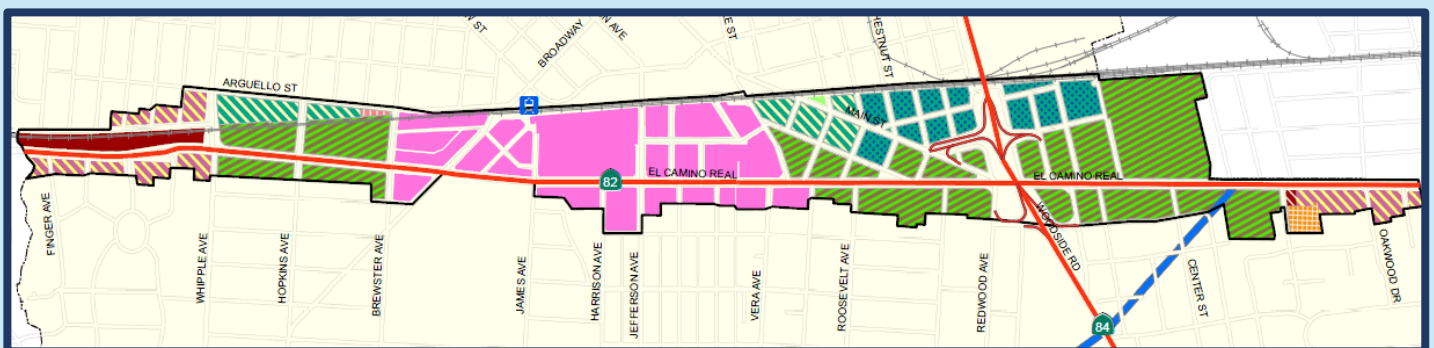

COMMUNITY MEETING

El Camino Real

CORRIDOR PLAN

LOCATION: Council Chambers · 1017 Middlefield Road

Wednesday, March 1, 2017 at 7:00 PM

Discuss and prioritize concepts and options for El Camino Real

- Should bike lanes be on or parallel to El Camino Real?
- Should on-street parking be maintained or replaced with another use?
- How should public transit be improved?
- What improvements to crosswalks are desired?
- How do these concepts impact traffic?