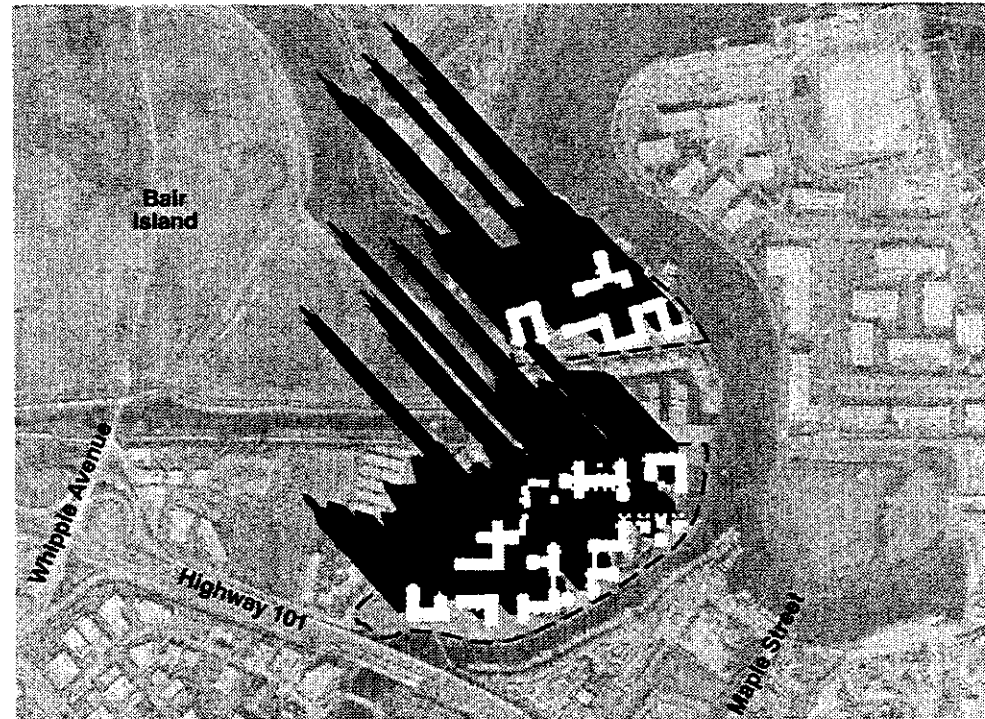

0 600 1200  
Feet

June 21, 9:00 am PDT

0 600 1200  
Feet

December 21, 9:00 am PST

SOURCE: Environmental Vision

Figure 5.10

## PROJECT SHADOW PATTERNS: SUMMER AND WINTER MORNINGS