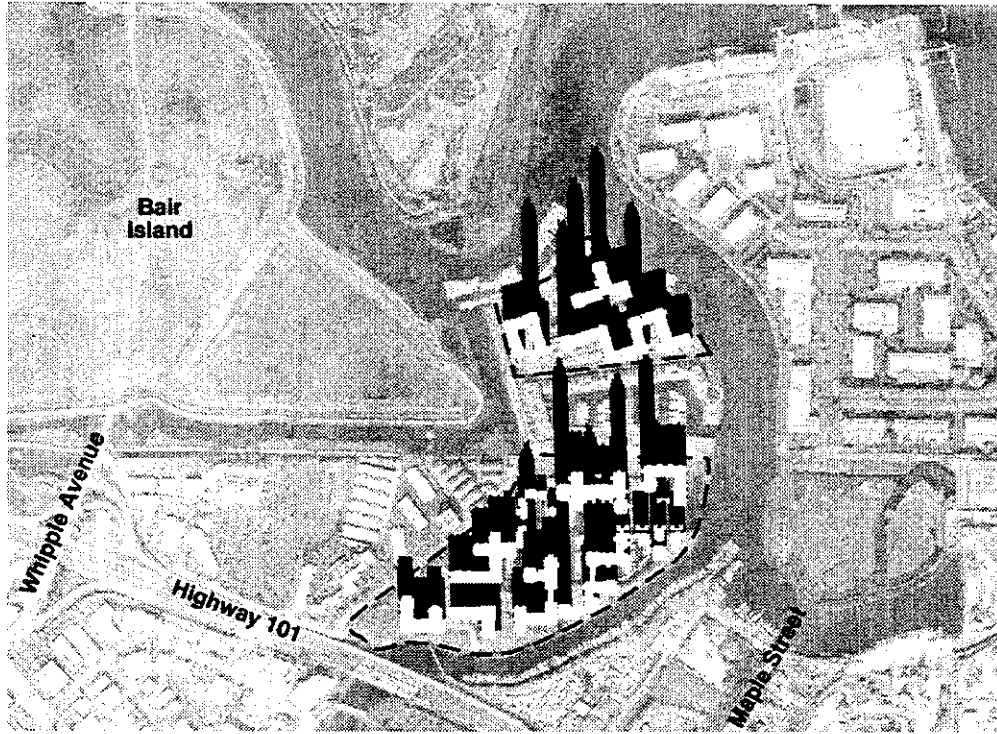

June 21, 12:00 pm PDT

December 21, 12:00 pm PST

SOURCE: Environmental Vision

Figure 5.11

PROJECT SHADOW PATTERNS: SUMMER AND WINTER AT NOON