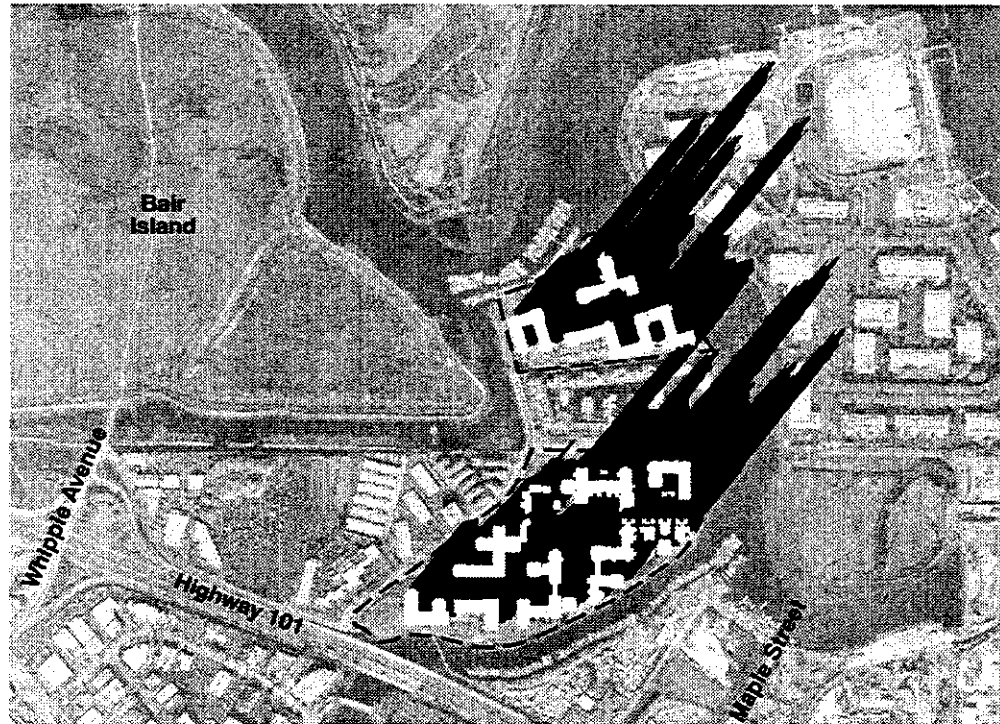

0 600 1200  
Feet

June 21, 3:00 pm PDT

0 600 1200  
Feet

December 21, 3:00 pm PST

SOURCE: Environmental Vision

Figure 5.12

# PROJECT SHADOW PATTERNS: SUMMER AND WINTER AFTERNOONS