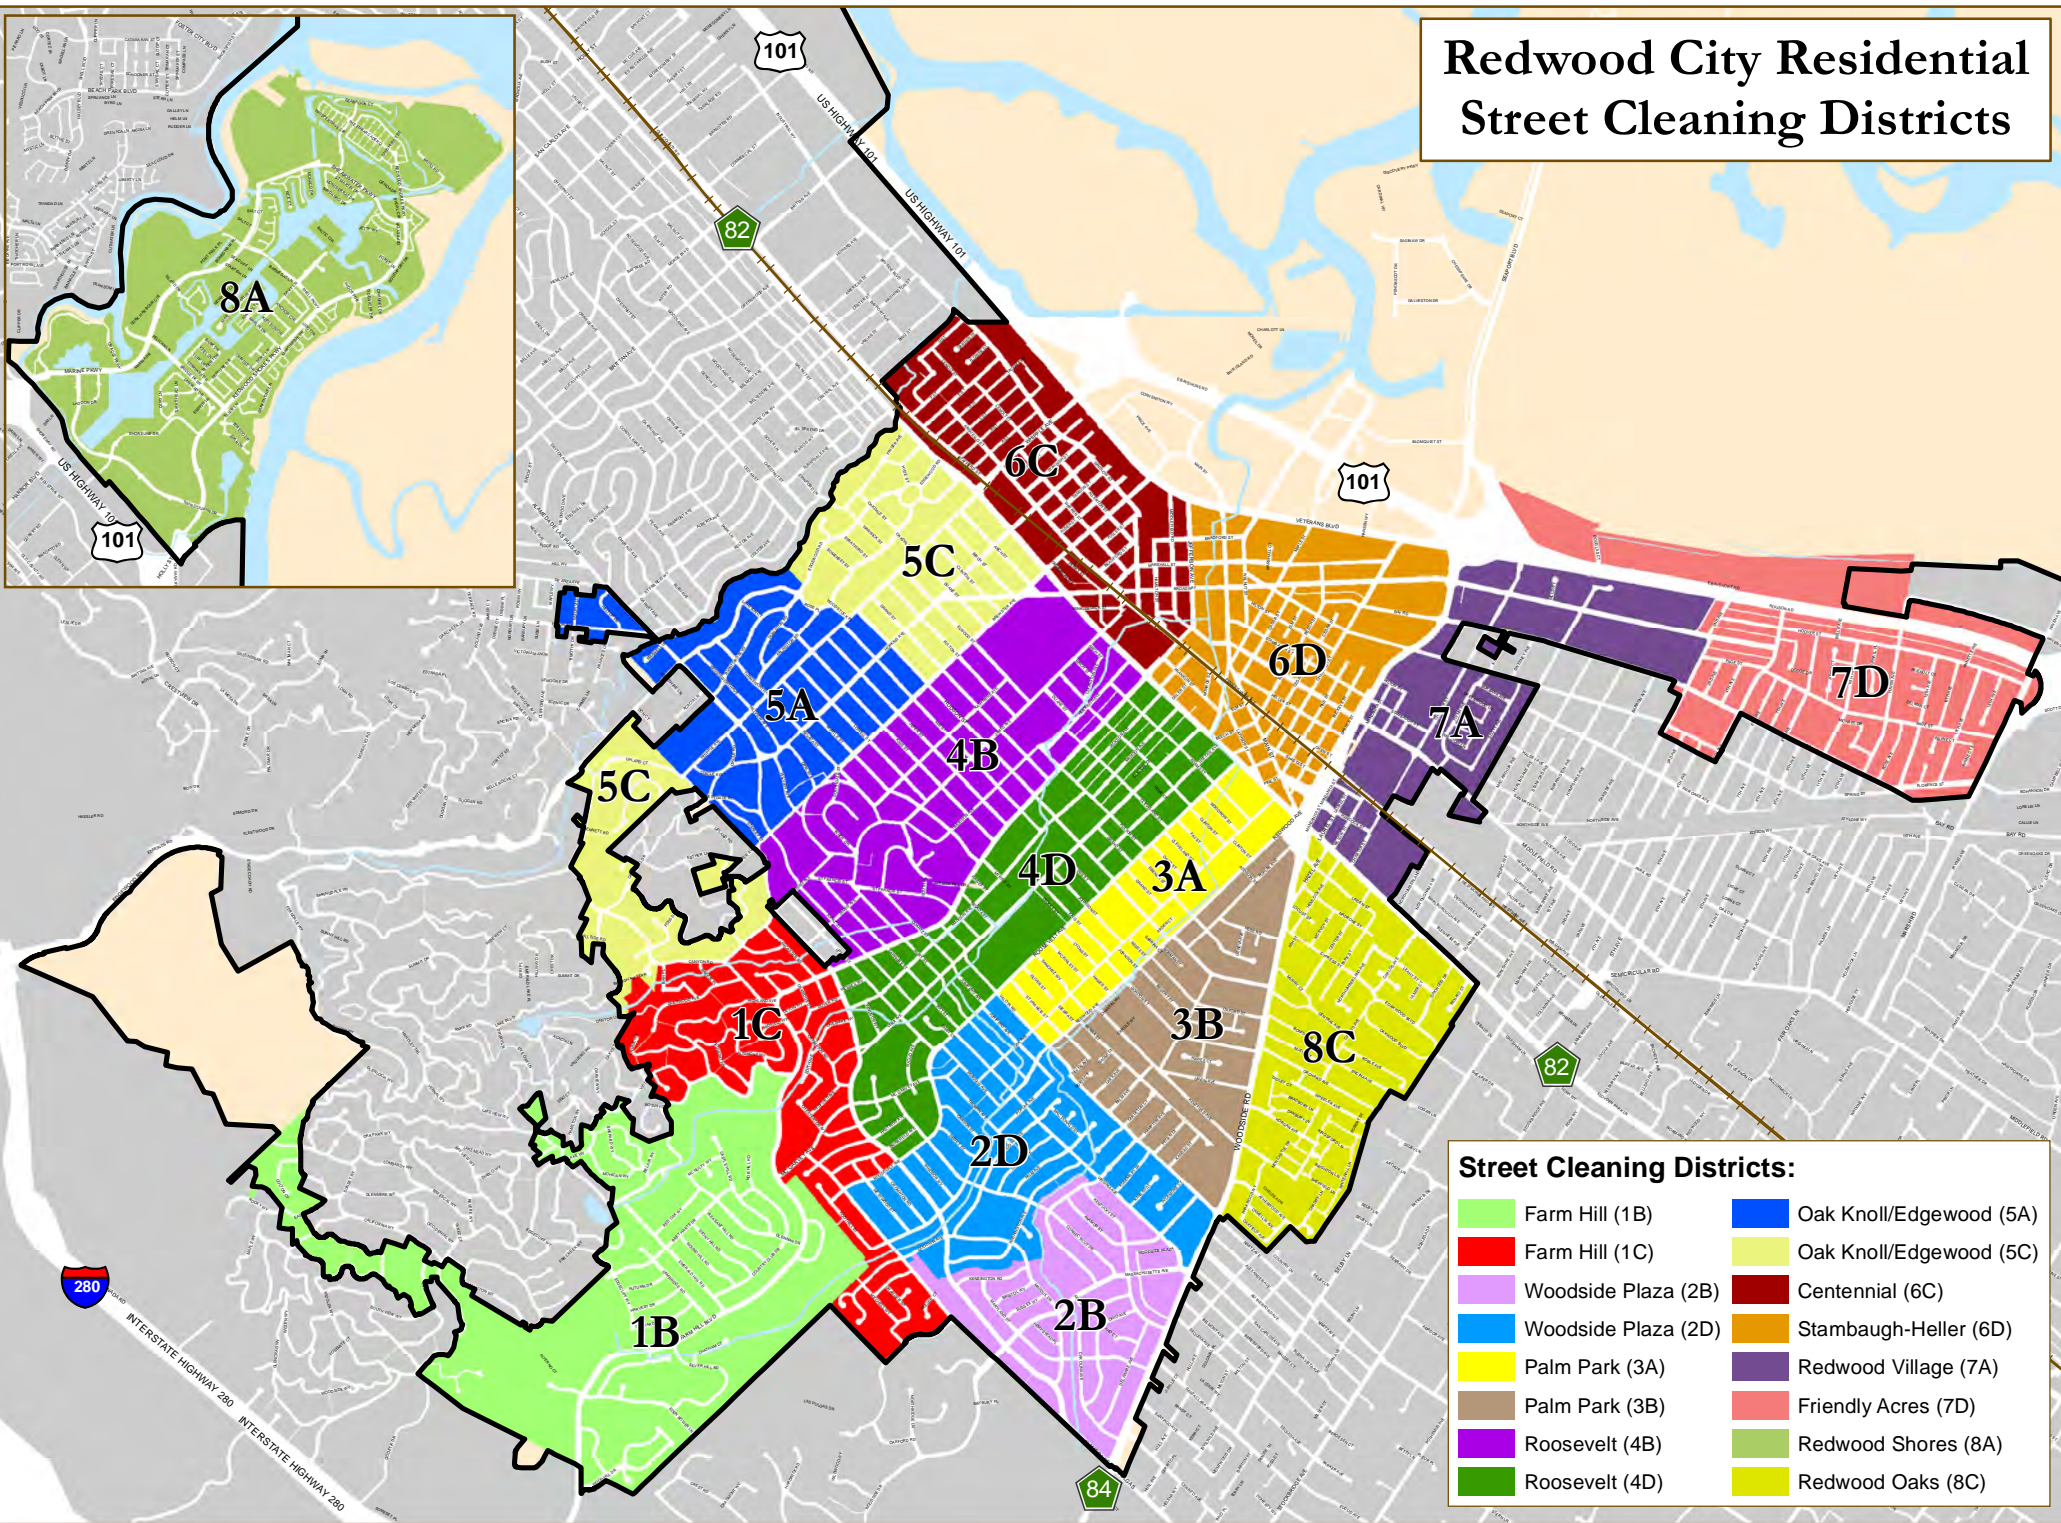

Redwood City Residential Street Cleaning Districts

Street Cleaning Districts:

■ Farm Hill (1B)	■ Oak Knoll/Edgewood (5A)
■ Farm Hill (1C)	■ Oak Knoll/Edgewood (5C)
■ Woodside Plaza (2B)	■ Centennial (6C)
■ Woodside Plaza (2D)	■ Stambaugh-Heller (6D)
■ Palm Park (3A)	■ Redwood Village (7A)
■ Palm Park (3B)	■ Friendly Acres (7D)
■ Roosevelt (4B)	■ Redwood Shores (8A)
■ Roosevelt (4D)	■ Redwood Oaks (8C)

0 0.5 1 2 Miles