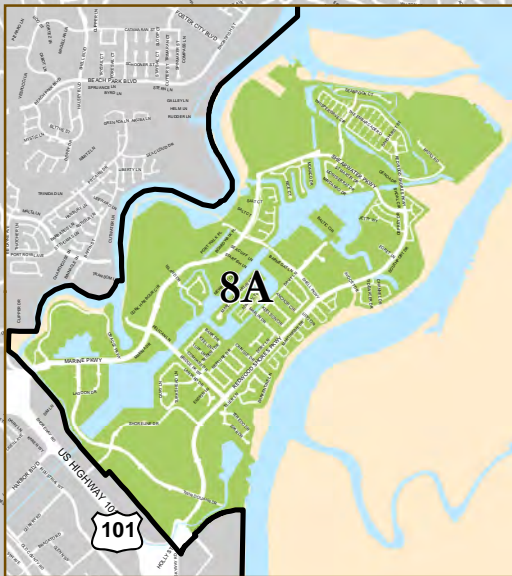

Redwood City Residential Street Cleaning Districts

Street Cleaning Districts:

■ Farm Hill (1B)	■ Oak Knoll/Edgewood (5A)
■ Farm Hill (1C)	■ Oak Knoll/Edgewood (5C)
■ Woodside Plaza (2B)	■ Centennial (6C)
■ Woodside Plaza (2D)	■ Stambaugh-Heller (6D)
■ Palm Park (3A)	■ Redwood Village (7A)
■ Palm Park (3B)	■ Friendly Acres (7D)
■ Roosevelt (4B)	■ Redwood Shores (8A)
■ Roosevelt (4D)	■ Redwood Oaks (8C)

0 0.5 1 2 Miles