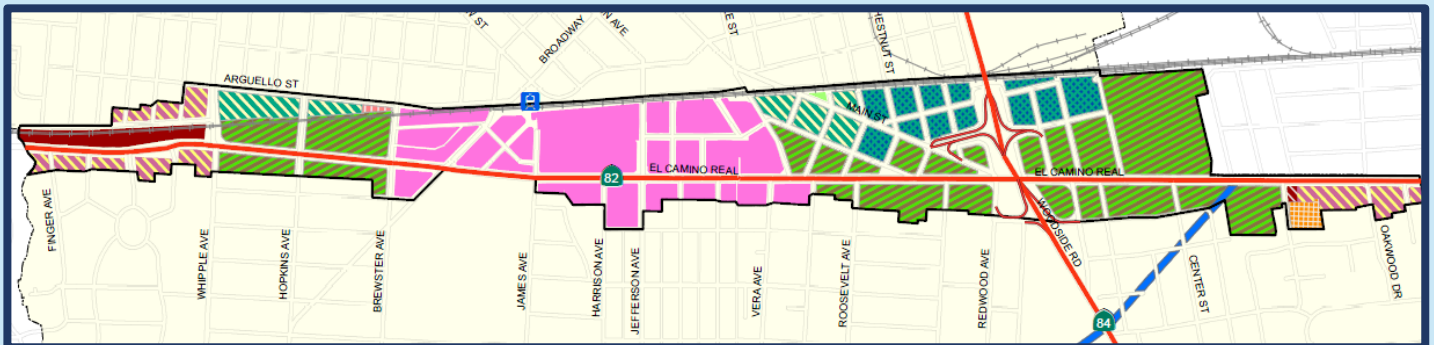

COMMUNITY MEETING

El Camino Real

CORRIDOR PLAN

LOCATION: Council Chambers · 1017 Middlefield Road

Wednesday, November 16, 2016 at 7:00 PM

Understanding El Camino Real and its Opportunities and Challenges

- What is the character of existing development?
- What are existing parking and circulation patterns?
- What does the streetscape look like?
- How do these factors impact the future of the corridor?