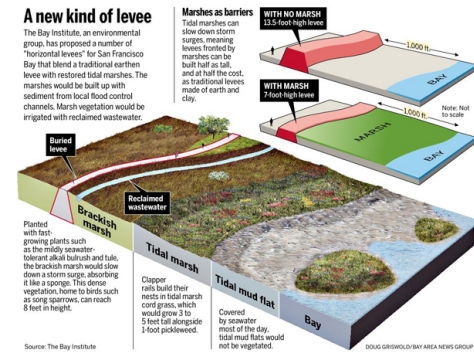

Restoration