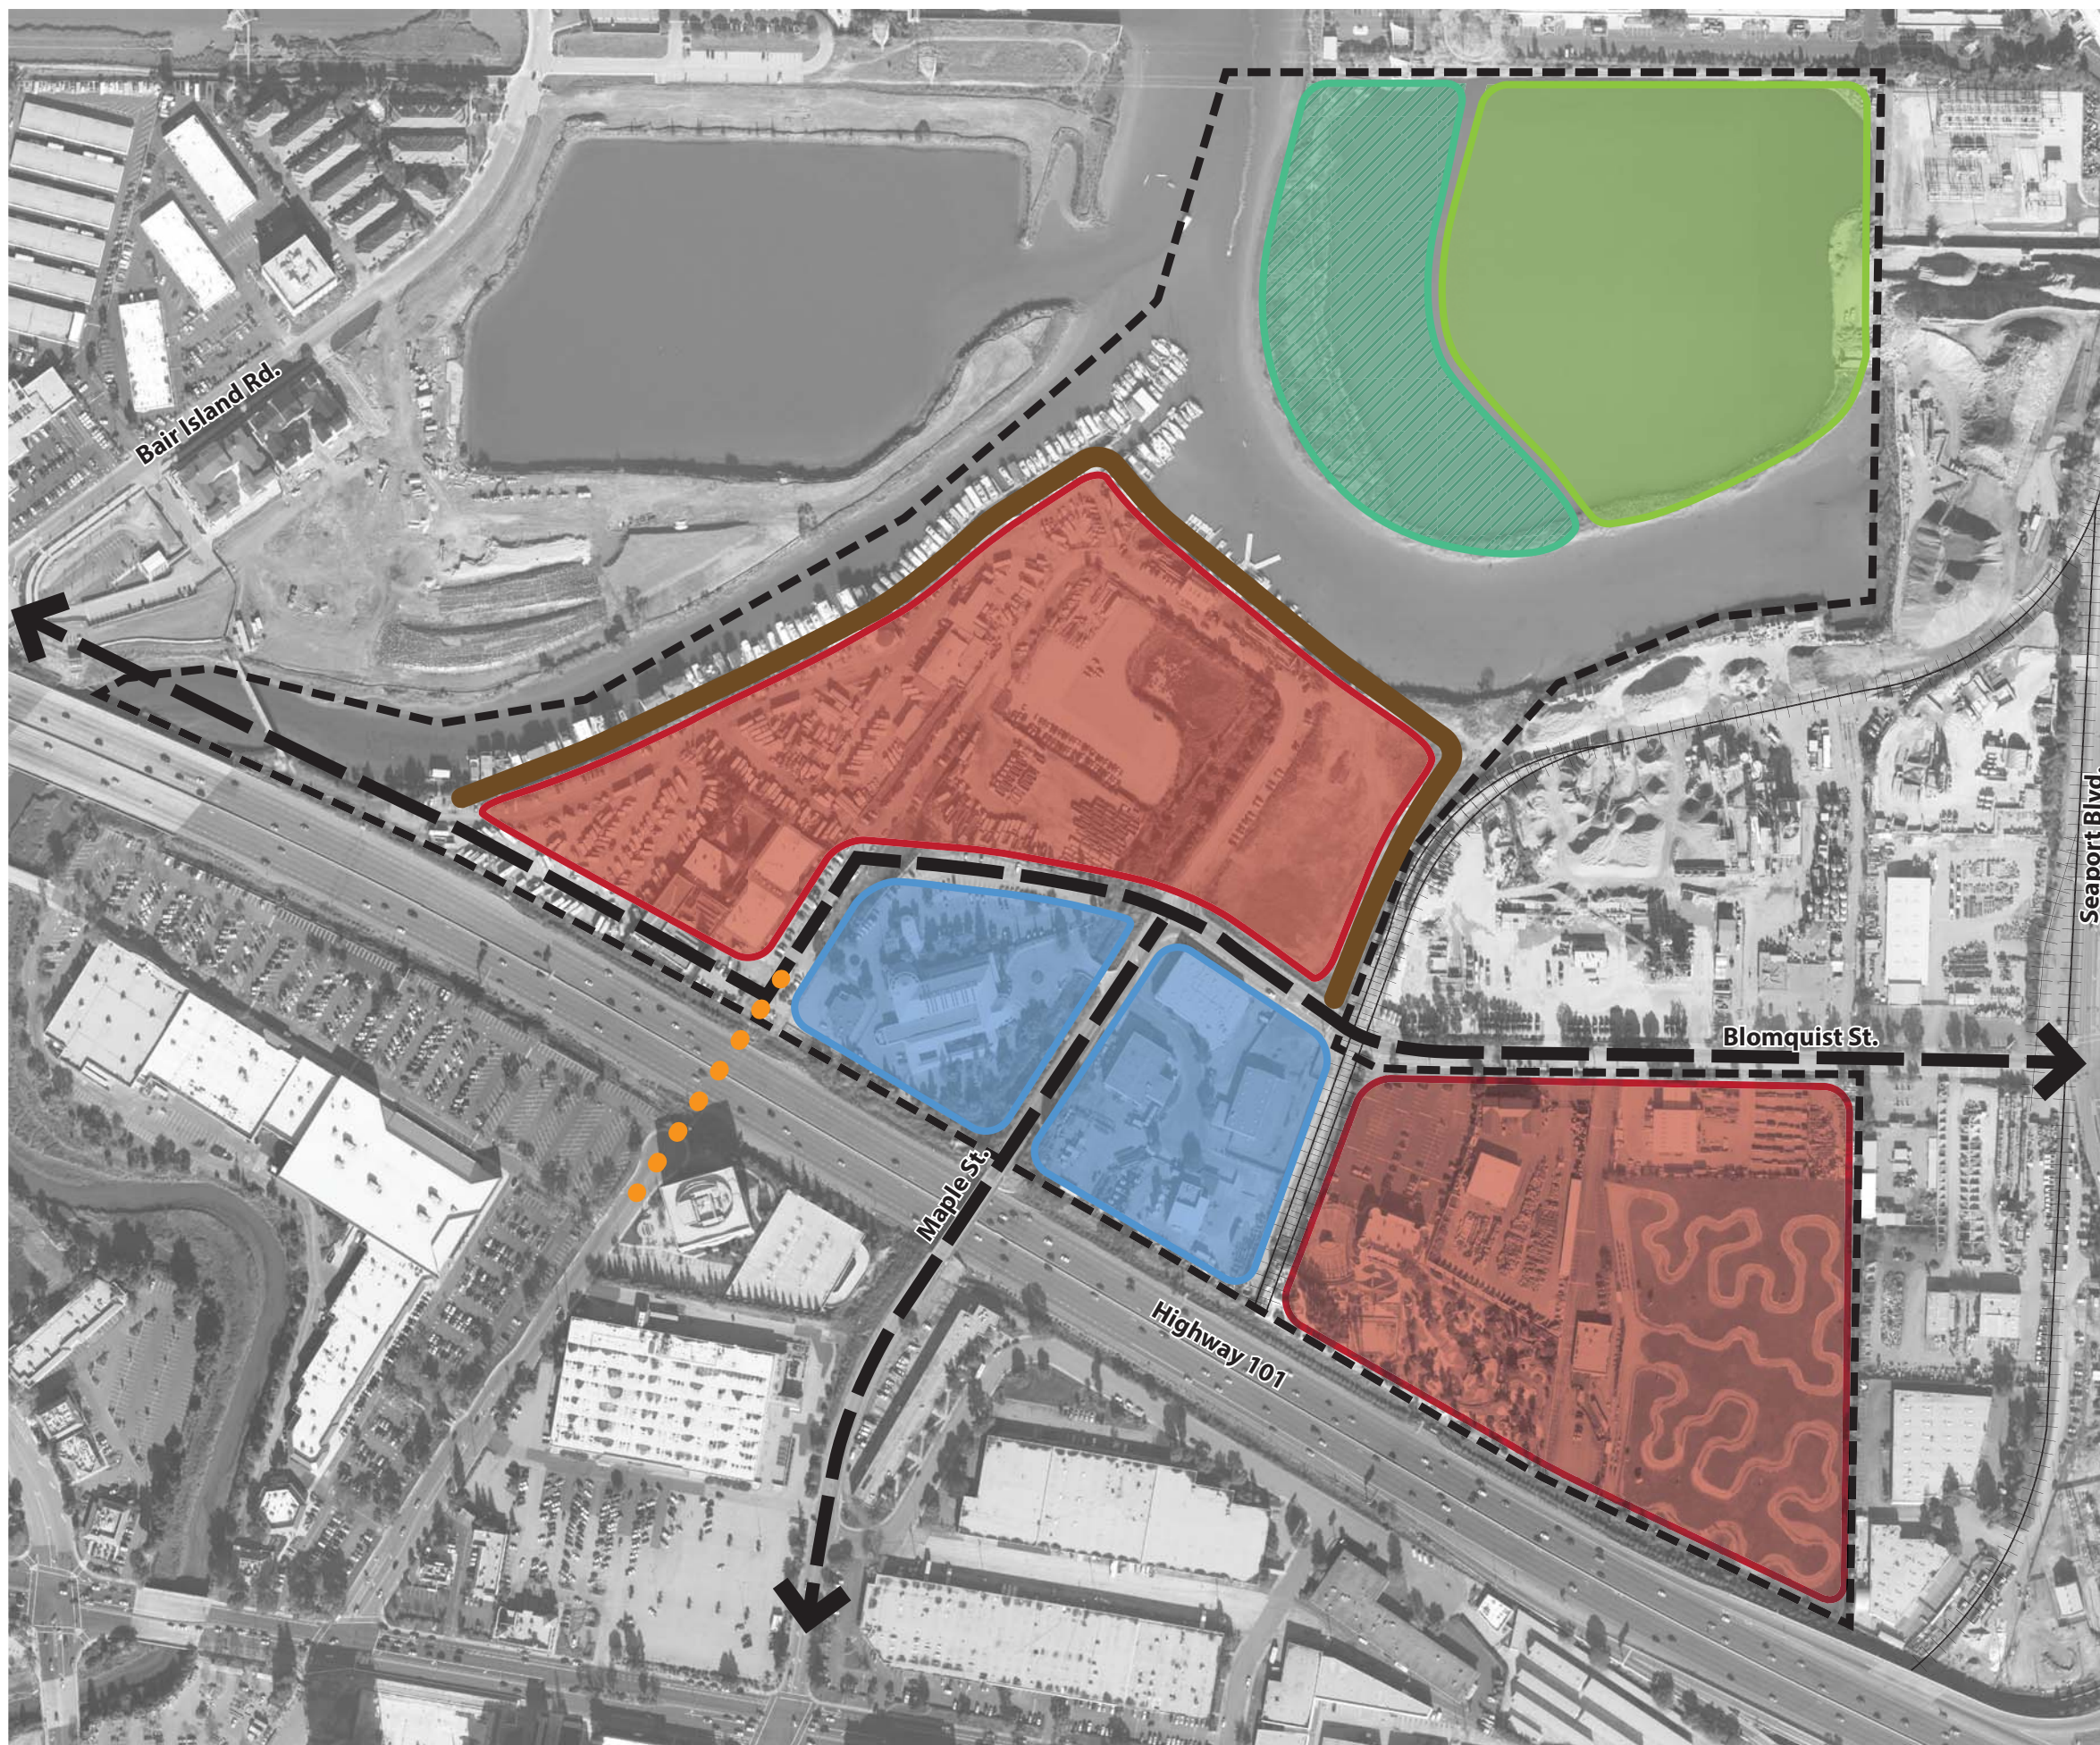

Study Area Planning Diagrams Alternate A

Redwood City
Inner Harbor
Specific Plan

Legend

-  Open Space
-  Public Facility
-  Development
-  New Access
-  Road Alignment
-  Study Area Boundary

Task Force Meeting Number 6
January 14, 2014

Study Area Planning Diagrams Alternate B

Redwood City Inner Harbor Specific Plan

Legend

-  Open Space
-  Public Facility
-  Development
-  Mixed Use / Waterfront
Neighborhood or Marina
-  Sea Wall with Fill
-  New Access
-  Road Alignment
-  Study Area Boundary

Task Force Meeting Number 6
January 14, 2014

Study Area Planning Diagrams Alternate C

Redwood City Inner Harbor Specific Plan

Legend

- Open Space
- Public Facility
- Development
- Mixed Use / Waterfront
Neighborhood or Marina
- Sea Wall with Fill
- New Access
- Road Alignment
- Study Area Boundary

Task Force Meeting Number 6
January 14, 2014